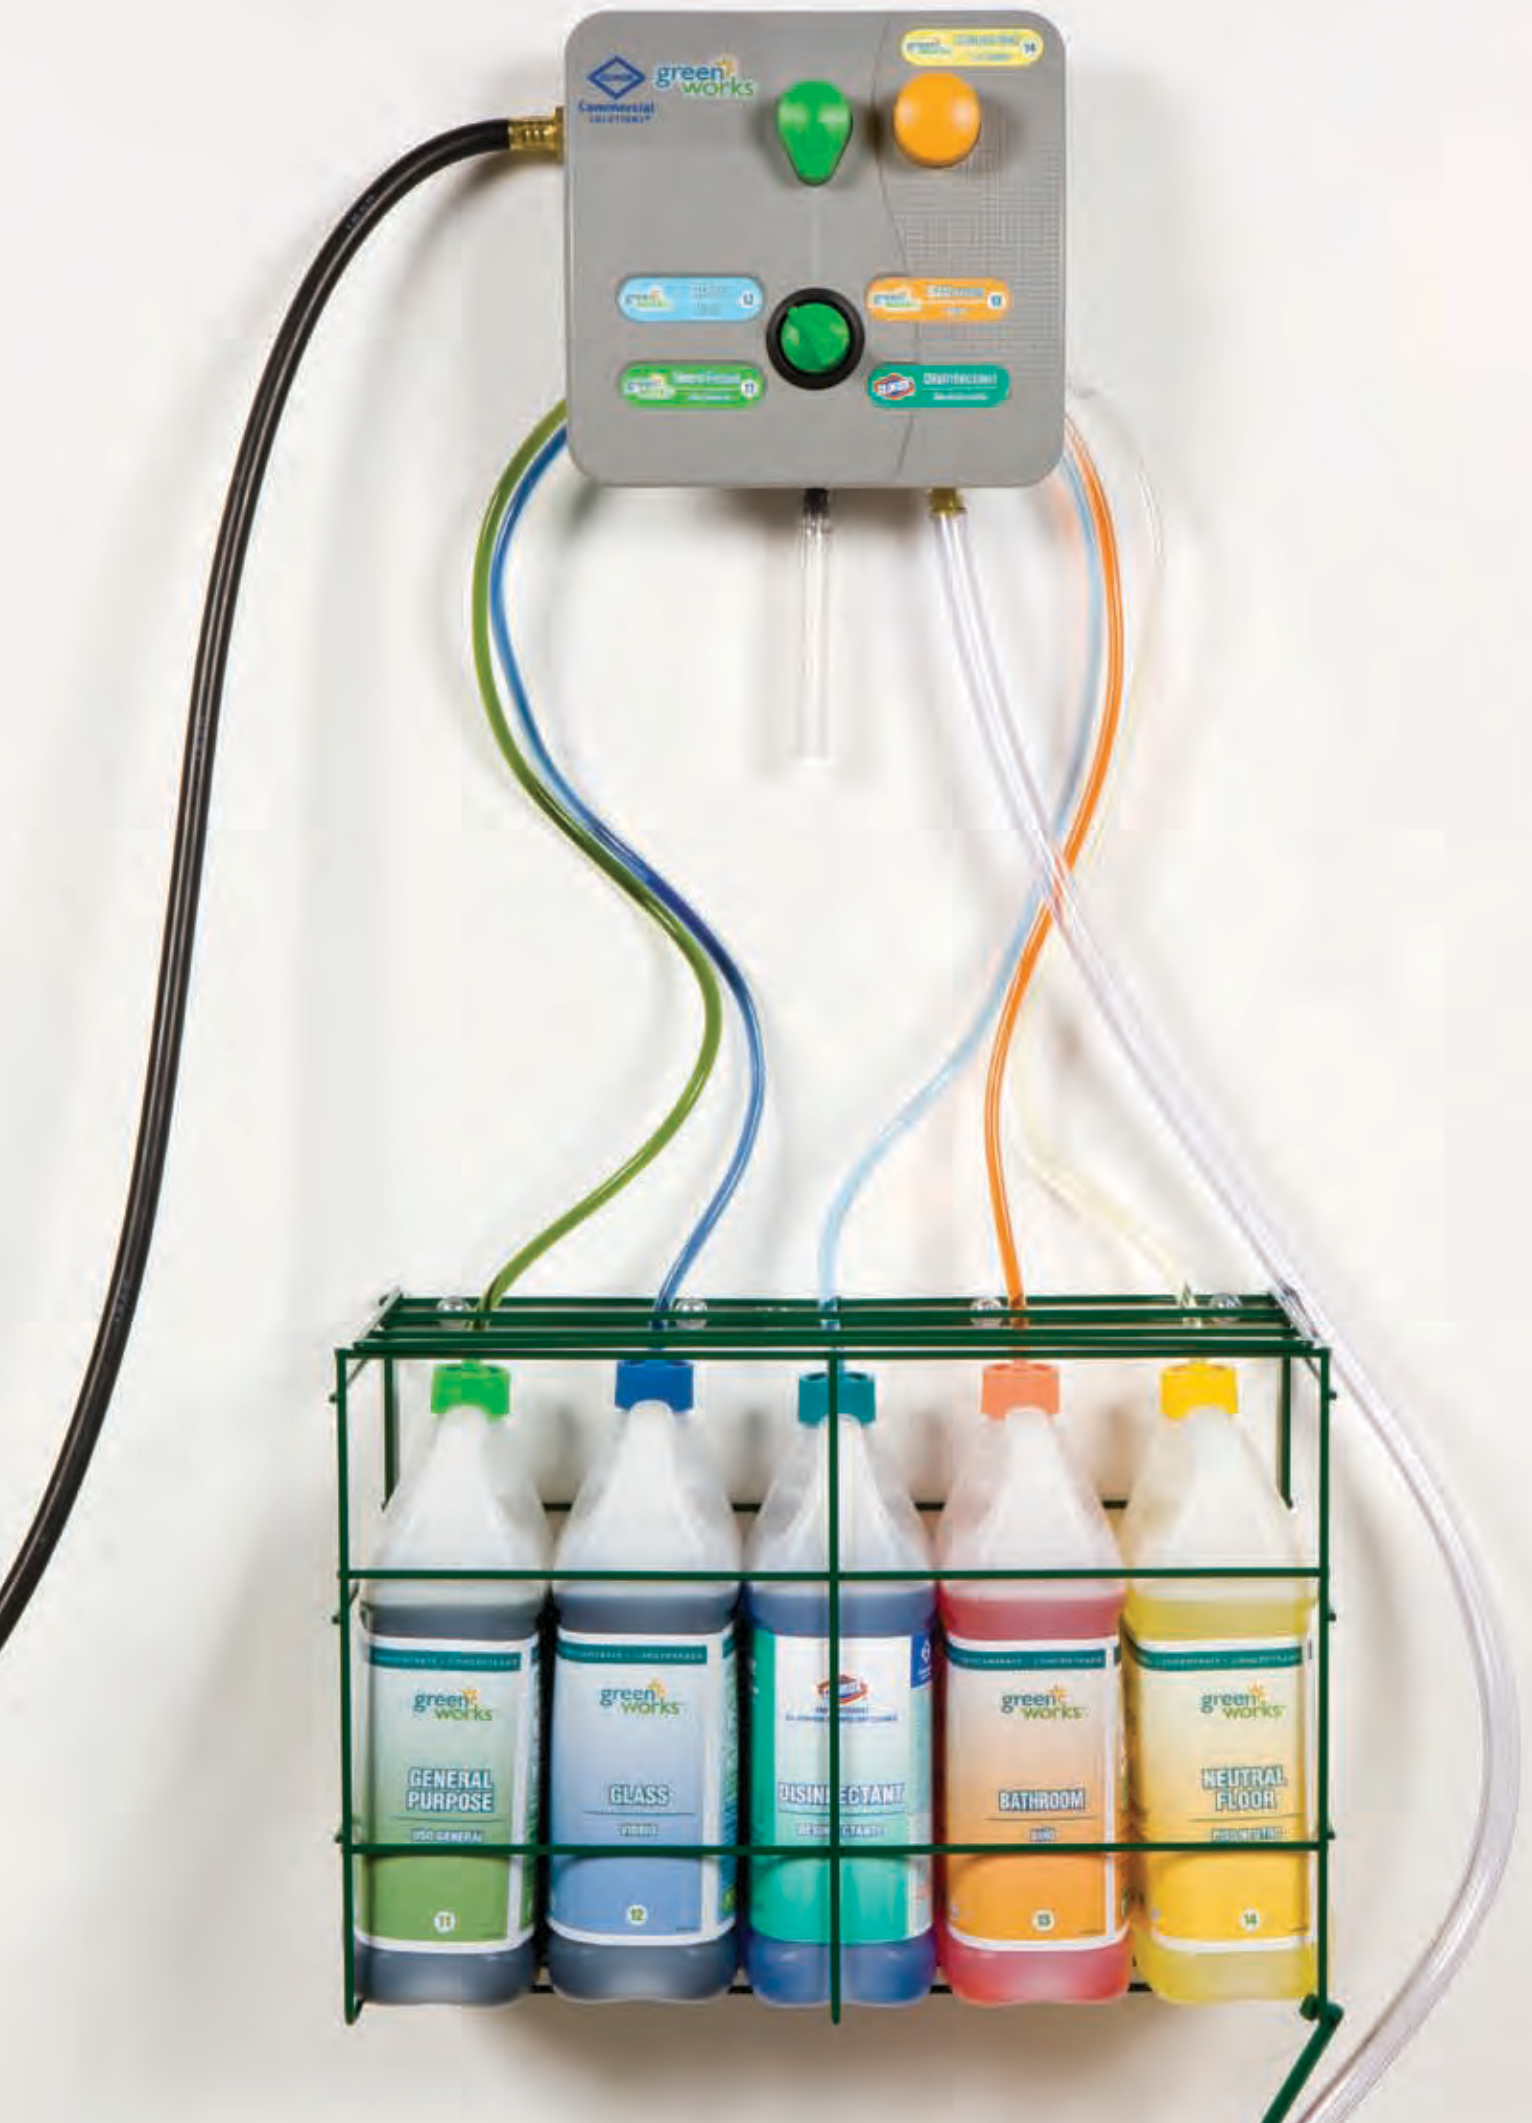

# A Key Part of Any Chemical-Management Program

At the touch of a button, Clorox's EZ Dilute™ system can automatically dilute up to five different concentrated cleaning products.

## The EZ Dilute™ Advantage

- AccuPro pressure regulator is designed to control water pressure and ensure 95% accuracy, saving you money with every use.
- Reduce maintenance calls. No more clogged tips.
- Eliminate potential employee exposure to concentrated products and spillage.